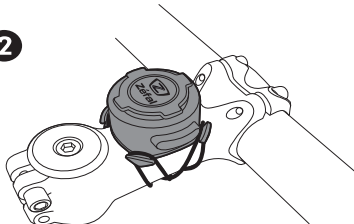

1

2

3

Lock System

Quick mounting

Light

Rain Cover