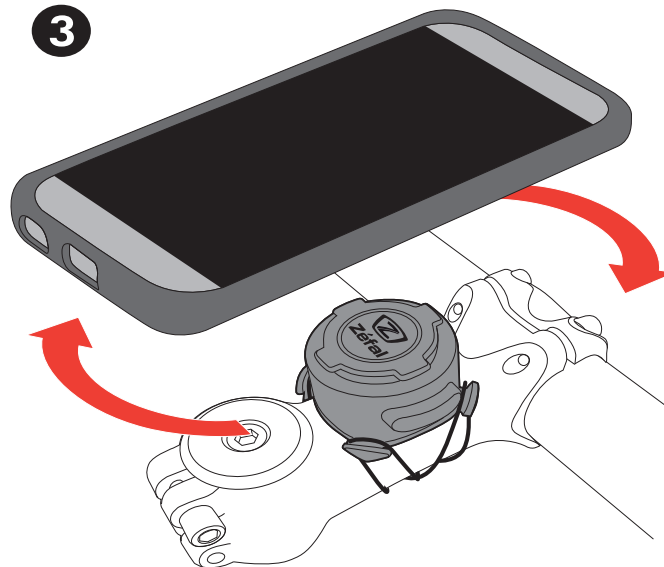

1

2

3

Lock System

Quick mounting

Light

Rain Cover